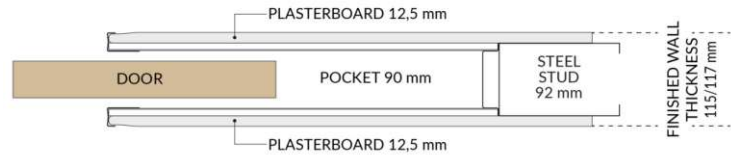

Choose a finished wall thickness : Either 95 | 100 | 115 | 125mm - depending on your studwork size

95mm FINISHED WALL

**63MM
STUD**

**70MM
STUD**

100mm FINISHED WALL

**75MM
STUD**

115mm FINISHED WALL

**89MM
STUD**

**92MM
STUD**

125mm FINISHED WALL

**100MM
STUD**