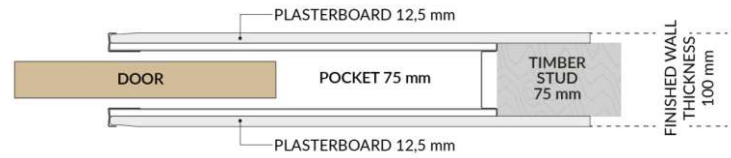

Choose a finished wall thickness : Either 95 | 100 | 115 | 125mm - depending on your studwork size

95mm FINISHED WALL

**63MM
STUD**

**70MM
STUD**

100mm FINISHED WALL

**75MM
STUD**

115mm FINISHED WALL

**89MM
STUD**

**92MM
STUD**

125mm FINISHED WALL

**100MM
STUD**