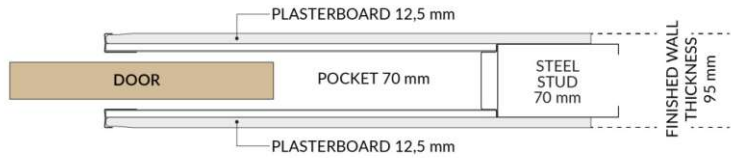

Choose a finished wall thickness : Either 95 | 100 | 115 | 125mm - depending on your studwork size

95mm FINISHED WALL

**63MM
STUD**

**70MM
STUD**

100mm FINISHED WALL

**75MM
STUD**

115mm FINISHED WALL

**89MM
STUD**

**92MM
STUD**

125mm FINISHED WALL

**100MM
STUD**