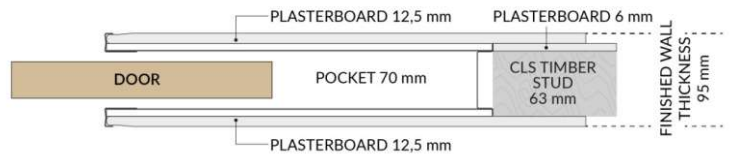

Choose a finished wall thickness : Either 95 | 100 | 115 | 125mm - depending on your studwork size

95mm FINISHED WALL

**63MM
STUD**

**70MM
STUD**

100mm FINISHED WALL

**75MM
STUD**

115mm FINISHED WALL

**89MM
STUD**

**92MM
STUD**

125mm FINISHED WALL

**100MM
STUD**