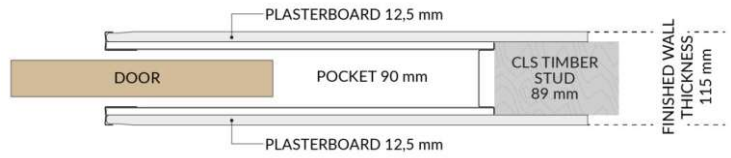

Choose a finished wall thickness : Either 95 | 100 | 115 | 125mm - depending on your studwork size

95mm FINISHED WALL

**63MM
STUD**

**70MM
STUD**

100mm FINISHED WALL

**75MM
STUD**

115mm FINISHED WALL

**89MM
STUD**

**92MM
STUD**

125mm FINISHED WALL

**100MM
STUD**